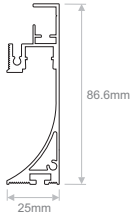

ARC 3

Aluminium Profile

- ARC3 aluminium profile ideal for concealed lighting.
- Gives depth into a space.
- Available with transparent, milky, milky satin or ruled cover.
- Available also in RAL colours upon request.

Image	Code	Description	Length	Design-Detail
	PRF.051 PRFW051	ARC3 alum.prof. / Non-Anodized ARC3 alum.prof. / White Painted	2m 2m	
	COV.023 COV.024 COV.025 COV.026 COV.038	POLYCARBONATE MILKY COVER POLYCARBONATE MILKY SATIN COVER POLYCARBONATE RULED COVER POLYCARBONATE CLEAR COVER POLYCARBONATE BLACK SATIN COVER	2m 2m 2m 2m 2m	
	COV.018 COV.017 COV.007	POLYCARBONATE CLEAR COVER POLYCARBONATE OPAL COVER PMMA FROSTED COVER	2m 2m 2m	
	CAP.093 CAPW093	END CAP / Non-Anodized END CAP / White Painted		
	ACC.056	EXTENSION LINE		
	ACC.057	90° CORNER EXTENSION		
	ACC.058	60° CORNER EXTENSION		
	ACC.059	45° CORNER EXTENSION		